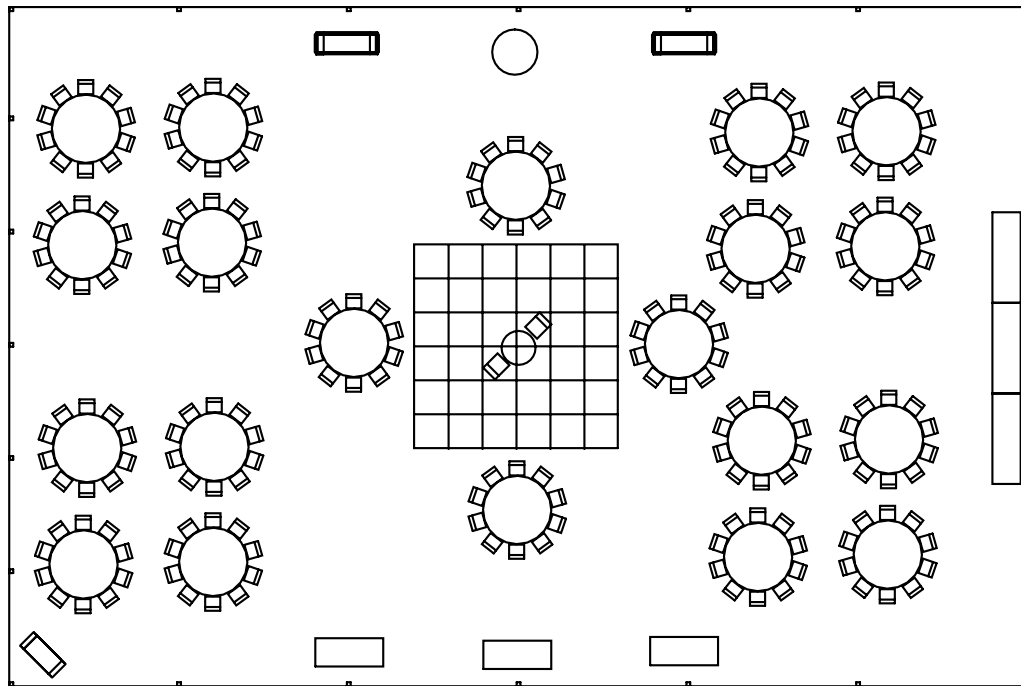

60x90 Structure

18x18 Dance Floor

20-6ft rds of 10 (200)

Bridal
Dresser

Cake

Grooms
Dresser

3-8ft Buffets

Gibson Rentals