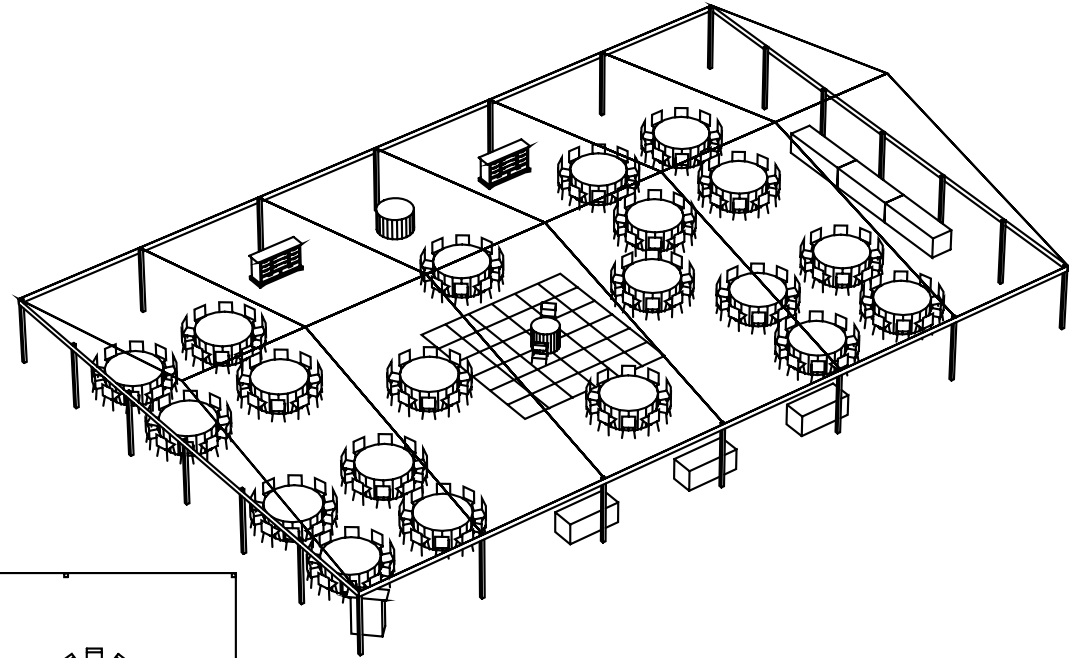

60x90 Structure

18x18 Dance Floor

20-6ft rds of 10 (200)

Bridal
Dresser

Cake

Grooms
Dresser

3-8ft Buffets

Gibson Rentals