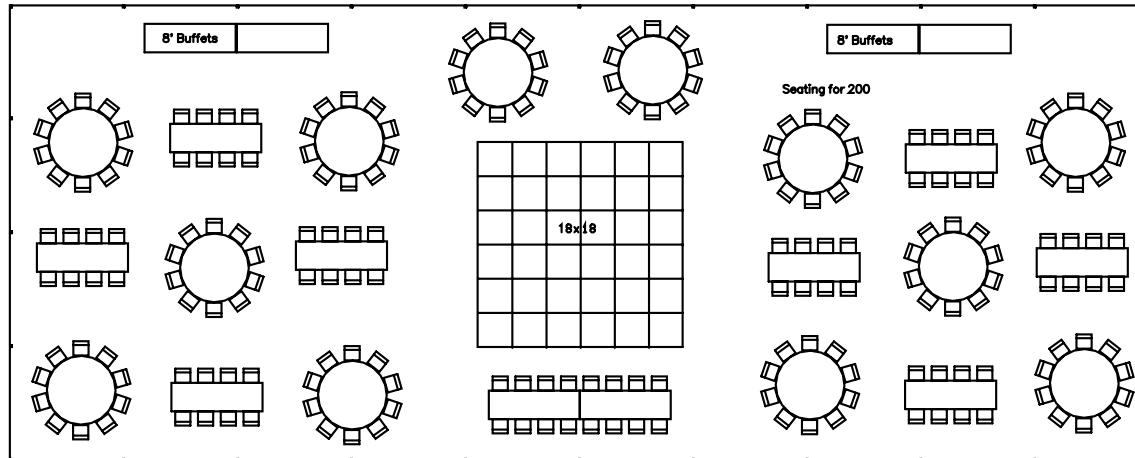

40x100 frame

0 10 20 30
Feet

Gibson Rental

Date: 5/4/13
Project: Wedding
Owner:
Designer: Rachel